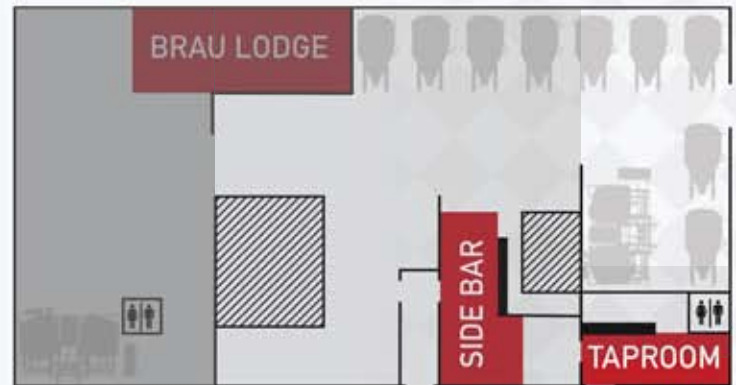

PRICING:

Monday-Thursday: $350 rental fee, $350 minimum spend

Friday-Saturday: $500 rental fee, $450 minimum spend

Sunday: $450 rental fee, $450 minimum spend

*Maximum 3 - hour event with 1 hour set up and 1 hour clean up
Additional hourly rates will apply if more time is needed*

THE FULL BREWERY

Get the full brewery experience by combining the Brau Lodge, our Tasting Room and everything in-between for a genuinely memorable event. Entertain up to 800 friends or colleagues amongst the industrial brewery equipment with one-of-a-kind murals by award-winning artists as a backdrop for an event that won't soon be forgotten.

PRICING:

Monday-Thursday: $6,500 rental fee, $750 minimum spend

Friday-Saturday: $10,000 rental fee, $750 minimum spend

Sunday: $8,000 rental fee, $750 minimum spend

Up to 12 hours including set up and clean up. Hourly rates will apply if more time is needed

PARTIAL BUYOUT

Entertain up to 500 of your friends or colleagues in our new brewhouse. A partial buyout includes use of the Brau Lodge with plenty of room for an entertainment stage, buffet and to dance the night away.

PRICING:

Monday-Thursday: $4,000 rental fee, $650 minimum spend

Friday-Saturday: $6,500 rental fee, $650 minimum spend

Sunday: $5,000 rental fee, $650 minimum spend

Up to 12 hours including set up and clean up. Hourly rates will apply if more time is needed.

*Dark shaded area is a partial buyout

*Light shaded area is a full buyout

MAKE IT A PARTY!

Food:

DC Brau does not have in-house food or catering options, however, we can provide a list of preferred vendors for full-service catering, food vendors, and food trucks.

Audio and Sound:

Both our Taproom and Brau Lodge come equipped with basic AV hook-ups, and a list of preferred audio and sound engineering partners can be provided.

BUT WAIT... THERE'S MORE!

We offer many optional add-ons to any of our wonderful room options to ensure that you and your guests have an unparalleled experience including Gift Bags of Brewery Merchandise, Private Brewery Tours, Guided Beer Tastings and/or Pairings and Custom Crafted Cask Beers.

* Pricing does not include beer, taxes, or gratuity